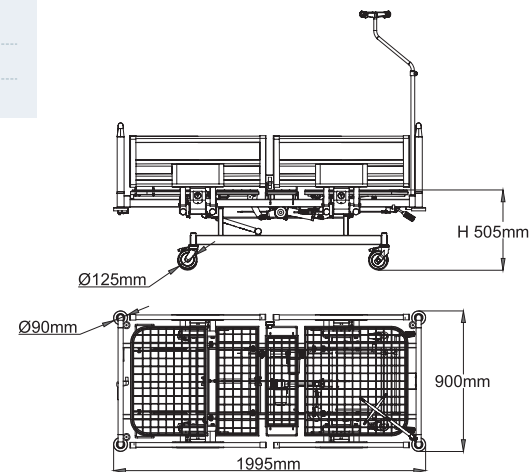

Compact

NITRO HB 2430P PEDIATRIC

NITROCARE İKİ MOTORLU PEDIATRİK HASTA KARYOLASI

NITROCARE TWO MOTORS PEDIATRIC PATIENT BED

- 1-) El Kumandası
- 2-) Mekanik CPR
- 3-) 360 Derece Dönebilen Tekerler
- 4-) Korkuluk açma kapama özelliği
- 5-) Sökülebilir Baş ucu ve Ayak ucu paneli
- 6-) Metal yatma yüzeyi
- 7-) İdrar Torbası Askılığı
- 8-) Çarpma Koruyucu Tamponlar
- 9-) Yüksekliği Ayarlanabilir Serum askılığı
- 10-) Aksesuar Yuvaları

- 1-) Hand Control Unit
- 2-) Mechanical Cpr
- 3-) 360° Movable Castors
- 4-) Side Rail Open / Close
- 5-) Removable Head And Foot Board
- 6-) Metal Bed Surfaces
- 7-) Urine Bag Holders
- 8-) Protection Bumpers
- 9-) IV Pole
- 10-) Accessories Slot

TEKNİK ÖZELLİKLER

- Sırt Ayak, Hareketlerini Motor Yardımı ile Yapabilmektedir
- Amortisörlü Mekanik Mekanizma ile Trendelenburg Hareketi
- Karyola Fowler Vaskuler Pozisyonları Alabilmektedir
- El Kumandası
- Mekanik CPR
- Kademeli Mekanizma ile Diz Hareketi Ayarlama
- Alüminyum ve Kompak malzemeden İmal Başlıklar ve Korkuluklar
- Metal Yatma Yüzeyi
- 360 Derece dönebilen Doğrusal Kilit ve Doğrusal Yönde hareketi sağlayan teker
- Yüksekliği Ayarlanabilir Serum Askısı
- 32 Dansite Antibakteriyel Şilte

TECHNICAL SPECIFICATIONS

- Headrest, Legrest Adjustment With Electronic Motors
- Fowler And Vascular Position
- Hand Control Unit
- Knee Adjustment With Gradual Mechanism
- Removable Head And Foot Board Made Of Aluminium And HPL
- 4 Pcs Side Rails Made Of Aluminium And HPL
- Metal Bed Surfaces
- 360° Movable Castors With Linear Brake Systems (125 mm)
- Height Adjustable Iv Pole

EXPORT OPTIONS

- Foam Or Visco Mattress
- Mechanical Trendelenburg Movement
- Full Hpl Bed Surface
- Bed Extension
- Mechanical Cpr
- Battery
- Lifting Pole (Self Help Pole)

NITROCARE

SIRT HAREKETİ
BACKREST

AYAK HAREKETİ
LEGREST

SIRT - AYAK
BACKREST-LEGREST