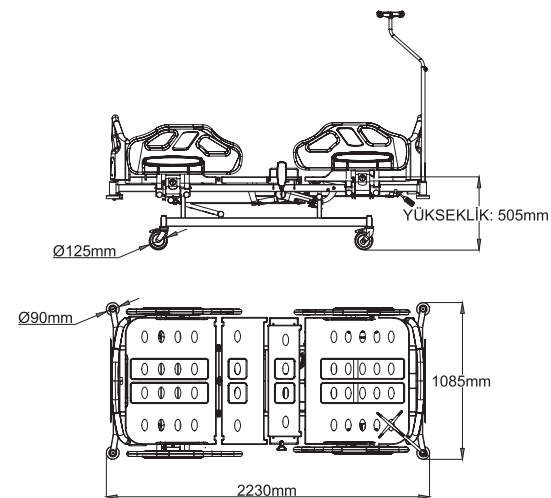

DECORS

1034 MAVİ

1081 KUM BEJİ