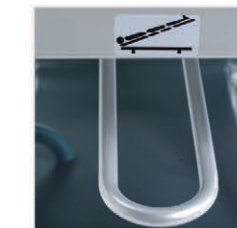

Manuel Trendelenburg Kolu
Manual Trendelenburg Lever