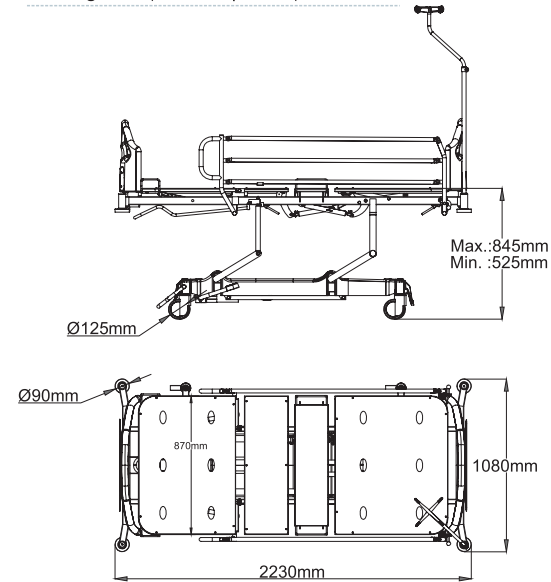

EXPORT OPTIONS

- Foam Or Visco Mattress
- 125 mm Plastic Castors with Linear Brake
- Central Lock (125 mm)
- 2 Pcs Aliminium Side Rails
- Abs Bed Surfaces
- Full Hpl Bed Surface
- Lifting Pole (Self Help Pole)

DECORS

1034 MAVİ

1081 KUM BEJİ