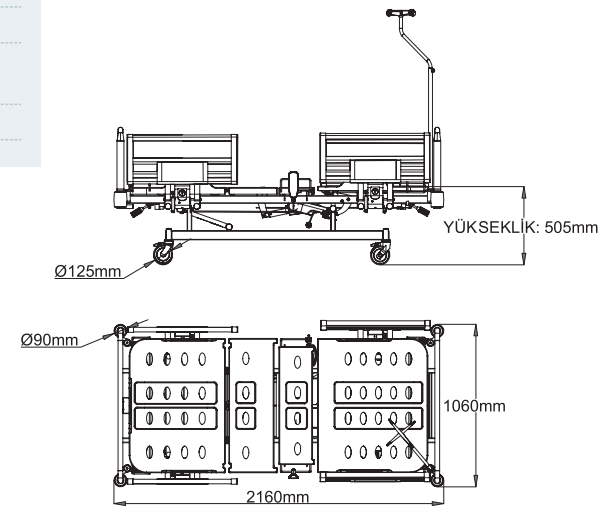

EXPORT OPTIONS

- Foam Or Visco Mattress
- Mechanical Trendelenburg Movement
- X-Ray Cassette Holder At Backrest (Hpl)
- Full Hpl Bed Surface
- Bed Extension
- Battery
- Lifting Pole (Self Help Pole)

SIRT HAREKETİ
BACKREST

AYAK HAREKETİ
LEGREST

SIRT - AYAK
BACKREST-LEGREST

DİZ KIRMA
KNEE BREAKING

TRENDELENBURG
TRENDELENBURG