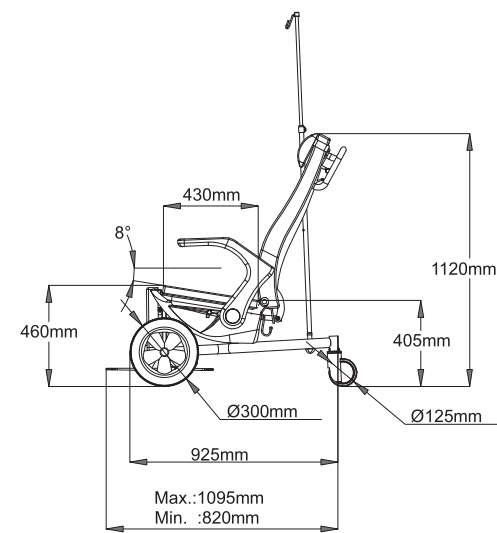

EXPORT OPTIONS

Overbed Table

Backrest Metal Basket

Ayak Koyma
Foot Panel