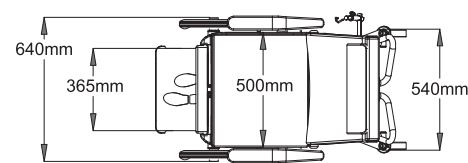

EXPORT OPTIONS

Overbed Table

Backrest Metal Basket

Ayak Koyma
Foot Panel