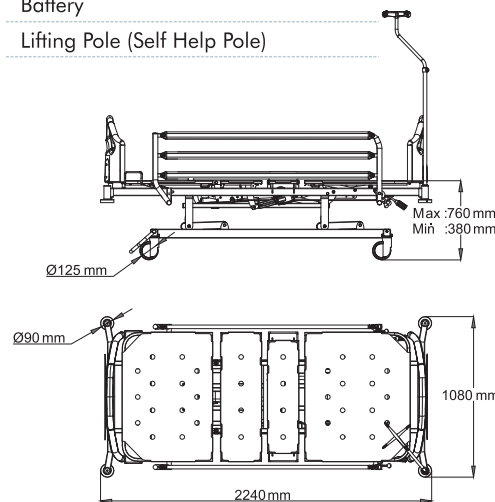

EXPORT OPTIONS

Foam Or Visco Mattress

125 mm Plastic Castors with Linear Brake

Central Lock (125 mm)

Mechanical Trendelenburg Movement

Abs Bed Surfaces

X-Ray Cassette Holder At Backrest (Hp)

Full Hp Bed Surface

Bed Extension

Mechanical CPR

Battery

Lifting Pole (Self Help Pole)

Ürün Görselleri Seçilen Aksesuar ve Opsiyonlara göre Farklılıklar Gösterebilir.
Product Images May Vary According to Selected Accessories and Options.