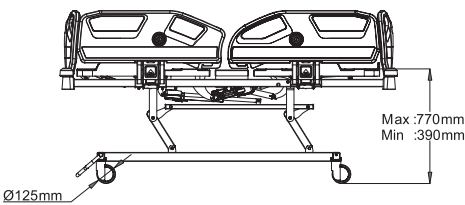

X-Ray Cassette Holder At Backrest (Hpl)

Full Hpl Bed Surface

Bed Extension

Control Panel On Side Rails

Battery

Lifting Pole (Self Help Pole)

DECORS

1034 MAVİ