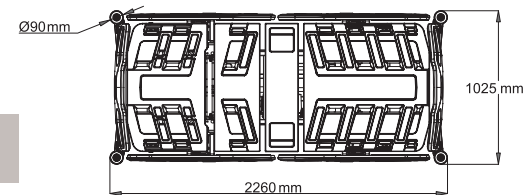

4 Pcs Side Rails Made Of ABS

Abs Bed Surfaces

360° Movable Castors With Linear Brake Systems (125 mm)

Height Adjustable Iv Pole

EXPORT OPTIONS

Foam Or Visco Mattress

Central Lock (125 mm)

Mechanical Trendelenburg Movement

X-Ray Cassette Holder At Backrest (Hpl)

Full Hpl Bed Surface

Bed Extension

Control Panel On Side Rails

Battery

Lifting Pole (Self Help Pole)

DECORS

1034 MAVİ